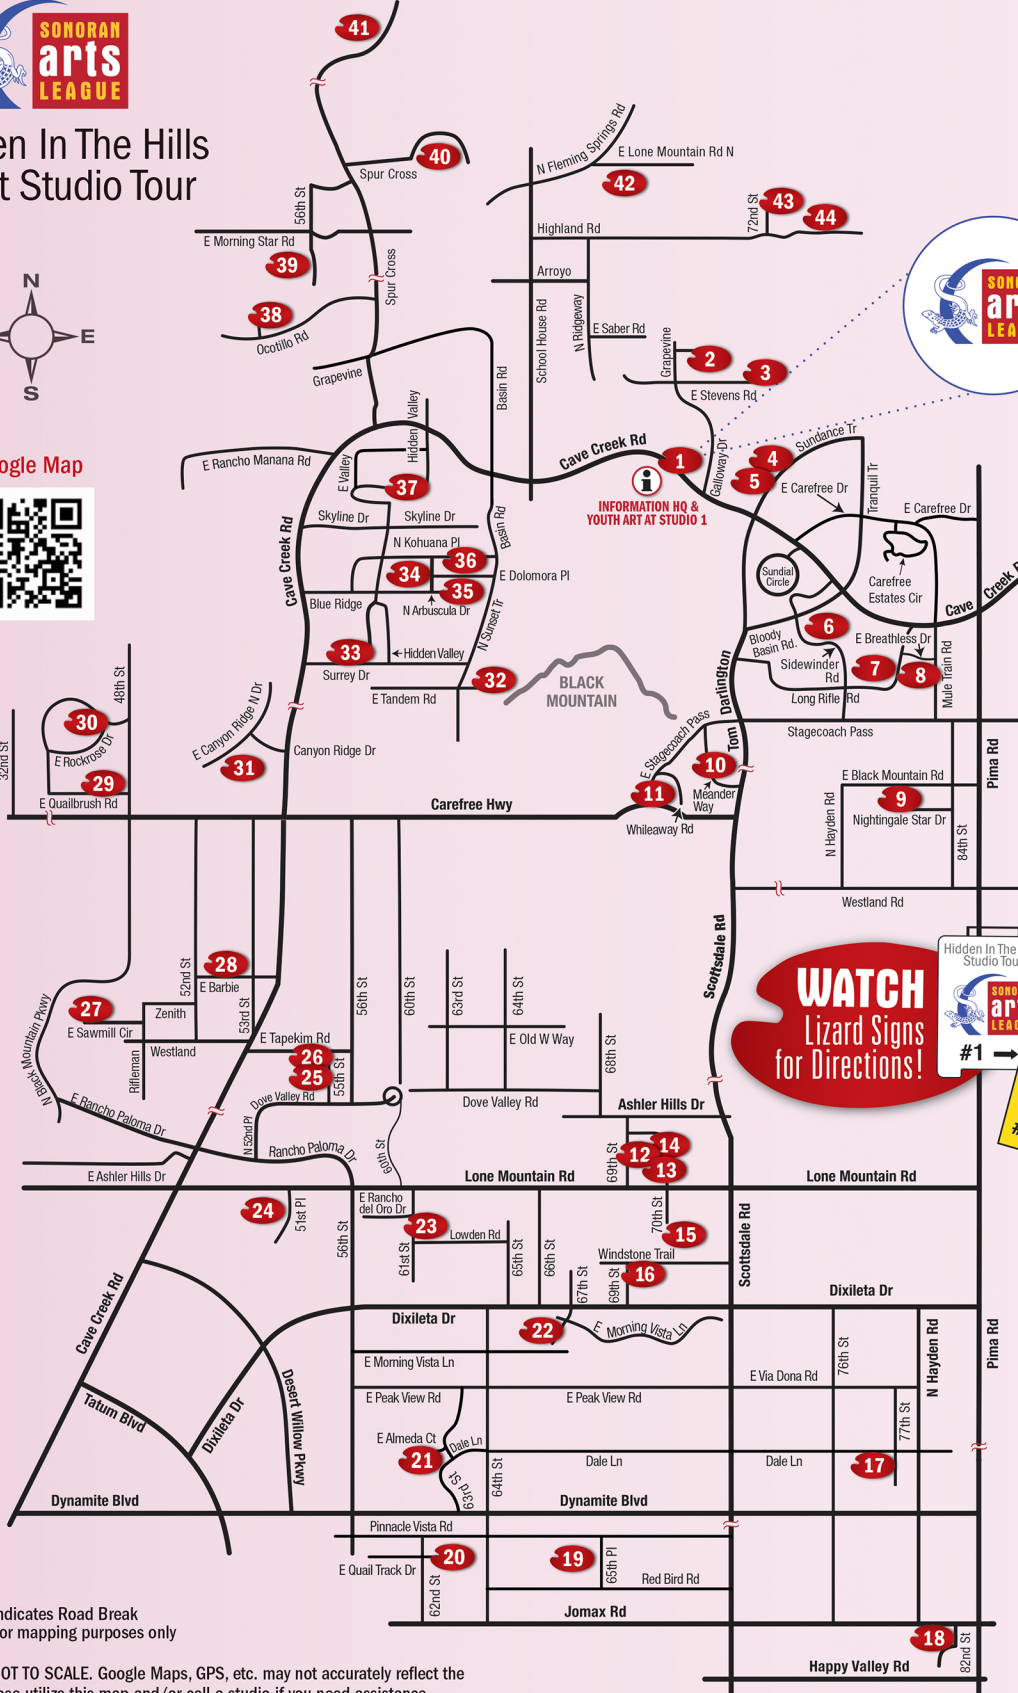

Hidden In The Hills Artist Studio Tour

Google Map

Indicates Road Break
For mapping purposes only

MAP IS NOT TO SCALE. Google Maps, GPS, etc. may not accurately reflect the area. Please utilize this map and/or call a studio if you need assistance.

Artist Index by Primary Medium

SPONSORED BY